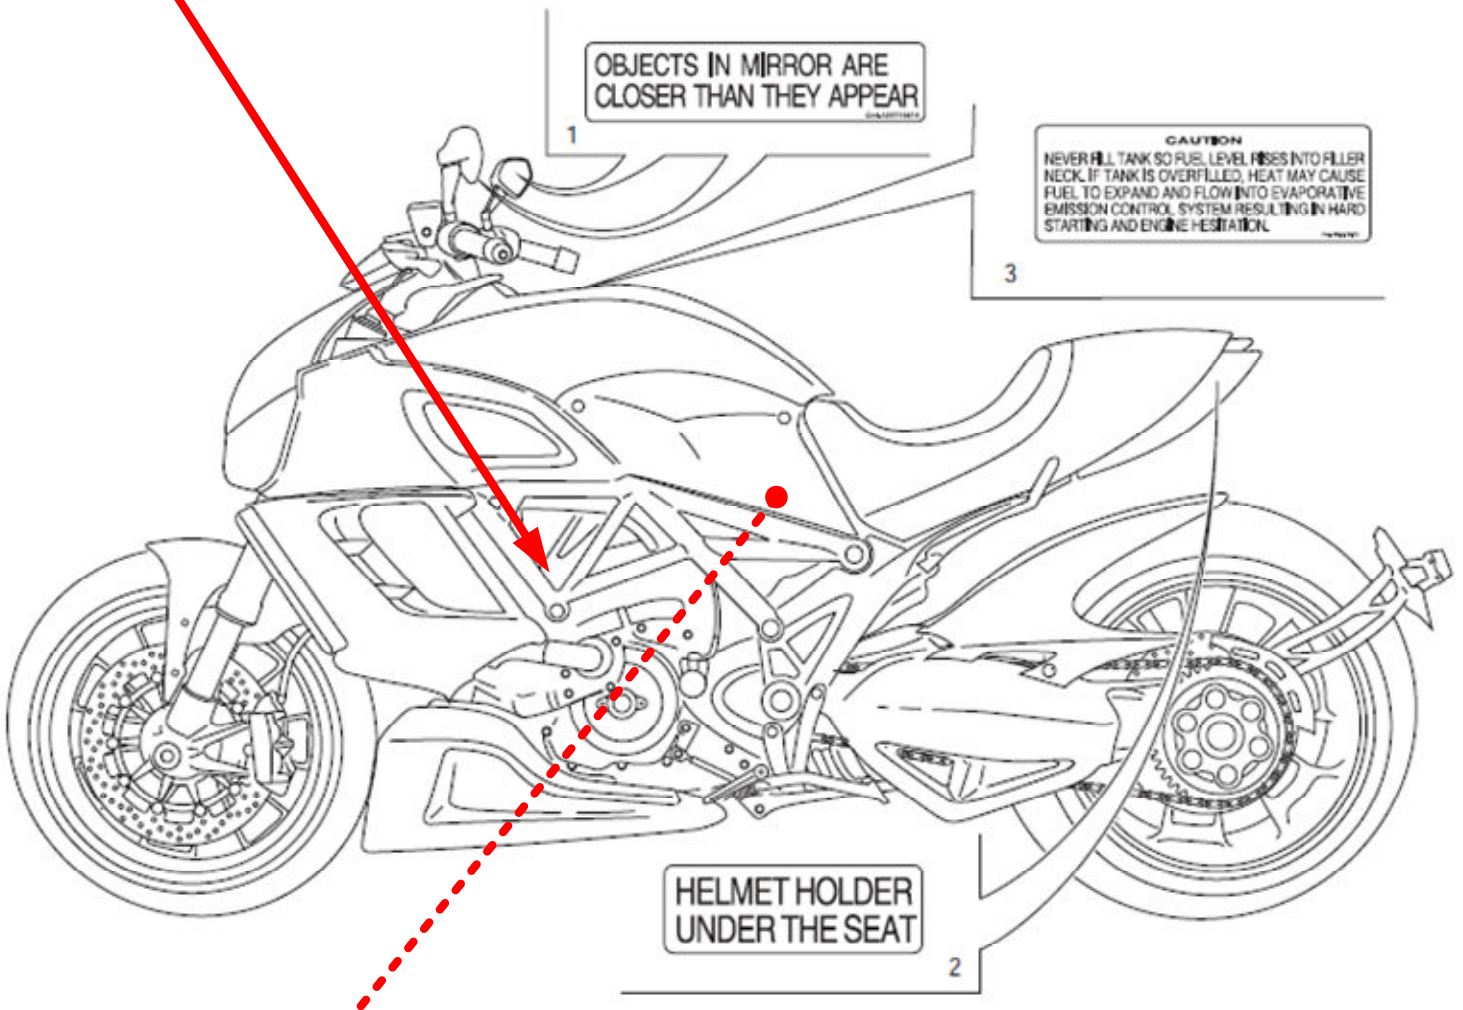

## Multistrada 1200

**QuickShift connection**  
Is on right hand side of  
frame using  
Horizontal O2 plug

**NudgeButton connection**  
LHS of battery Carrier  
Horizontal O2 plug

**Diavel**

To  
Be  
confirmed