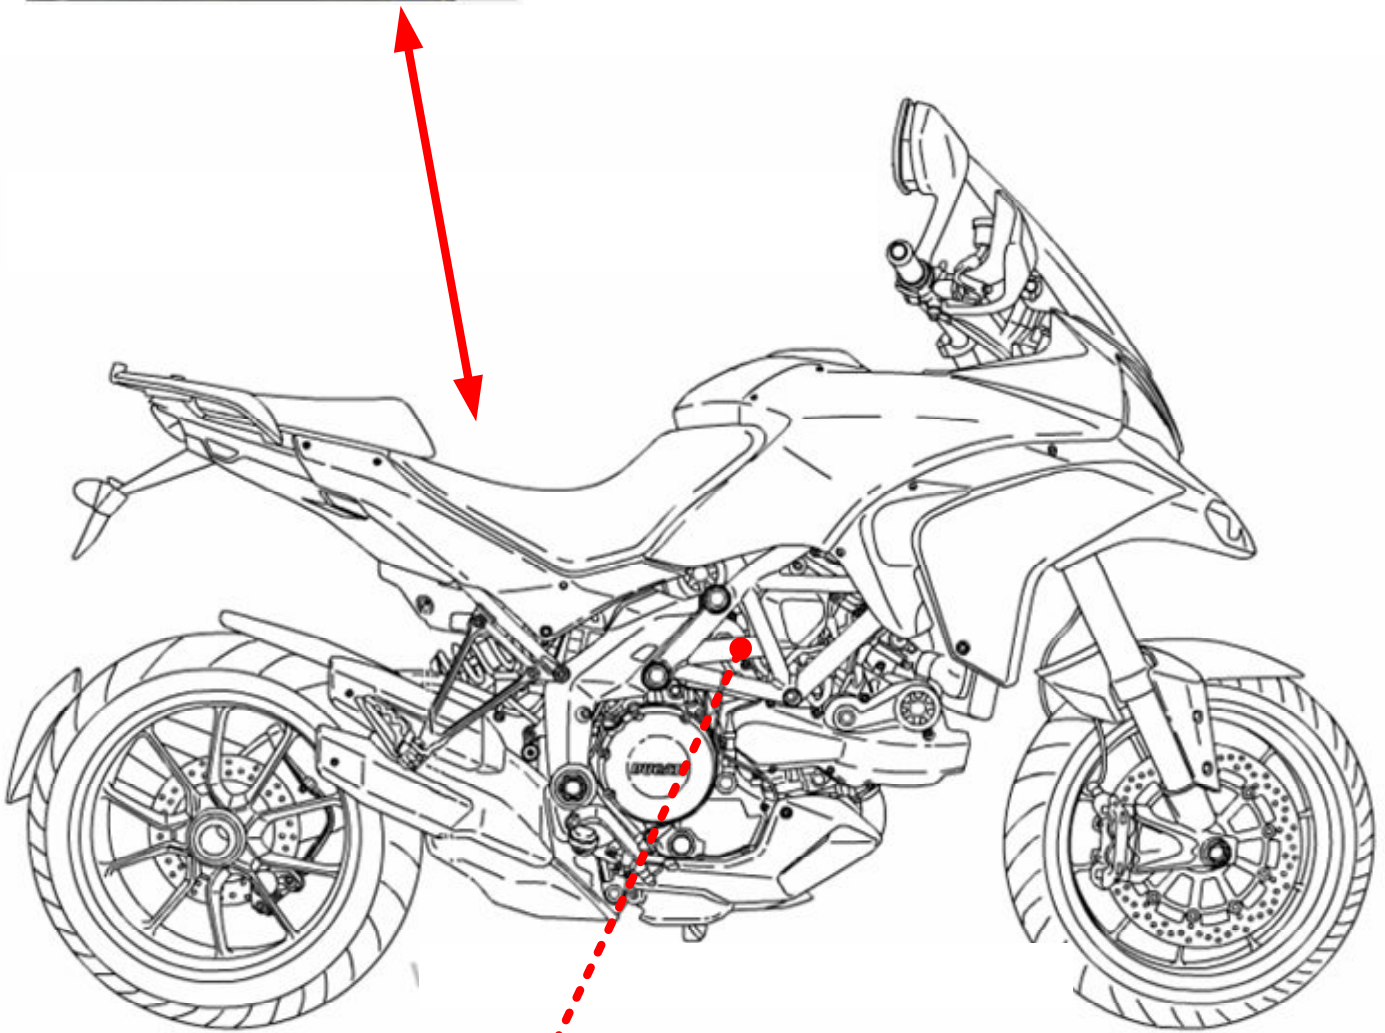

**NudgeButton connection**  
Is under seat using  
Vert O2 plug

## Multistrada 1200

**QuickShift connection**  
Is on right hand side of  
frame using  
Horizontal O2 plug

**NudgeButton connection**  
LHS of battery Carrier  
Horizontal O2 plug

**Diavel**

To  
Be  
confirmed

**QuickShift connection**  
Under tank  
Vert O2 plug